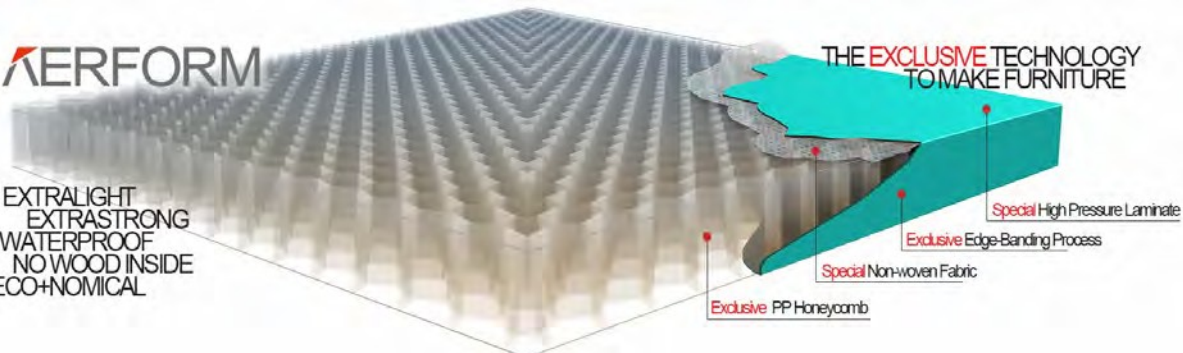

AERFORM

EXTRALIGHT
EXTRA STRONG
WATERPROOF
NO WOOD INSIDE
ECO+NOMICAL

THE EXCLUSIVE TECHNOLOGY
TO MAKE FURNITURE

100% WATERPROOF

Perfect sealing in any climatic environment,
it does not deform or alter,
insensitive to water, heat or frost.