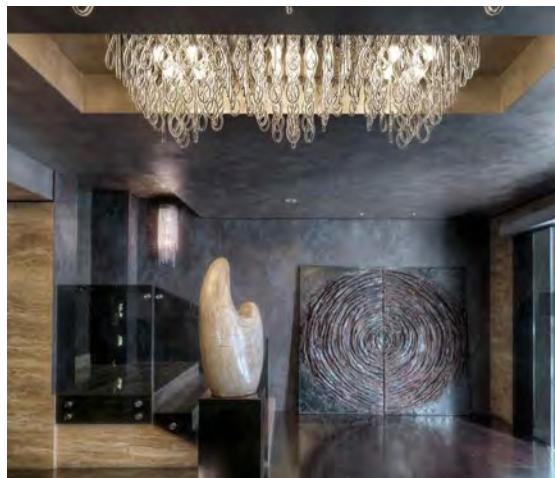

“we want to inspire with colour and matter, anticipating new needs with innovative solutions to improve lives. This is our challenge.

The know-how we have developed and our specialised staff enable us to offer reliable, versatile and customised solutions so as to consolidate, in every case, the indispensable collaboration between the world of surfaces, the world of architecture and the world of design.”